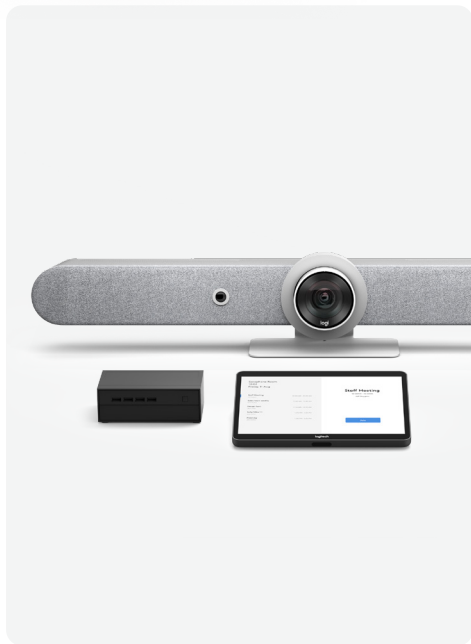

RALLY BAR MINI* + TAP + INTEL® NUC

- ✓ All-in-one video bar with AI-driven enhancements optimized for smaller rooms
- ✓ Advanced 4K Ultra HD video, a super-wide 120° diagonal field of view
- ✓ Mechanical pan and tilt offers outstanding 163° horizontal and 110° vertical room coverage
- ✓ Up to 4X zoom for HD video
- ✓ Crystal-clear room-filling sound from built in speakers
- ✓ Beamforming mic array with expansion capabilities
- ✓ AI viewfinder for enhanced RightSight auto-framing and people counting
- ✓ Simple to use One-Touch-Join meeting experience

RALLY BAR MINI* + TAP + INTEL® BASED COMPUTE

- ✓ Powered by Microsoft-certified PCs from Lenovo, HP, and Dell

*Also available with MeetUp for small room solutions.

MEDIUM ROOM SOLUTIONS

Experience clear video and studio-quality sound with the medium room configuration. Clean cabling and flexible mounting options allow you to confidently deploy at scale. End-users can run Teams Rooms, Zoom Rooms, or other cloud video conferencing software on Rally Bar. The Tap touch controller enables simple one-touch join and wired content sharing.

RALLY BAR* + TAP + INTEL® NUC

- ✓ Premier, all-in-one video bar with AI-driven enhancements optimized for midsize rooms
- ✓ 90° diagonal field of view
- ✓ Mechanical pan, tilt and zoom offers outstanding 132° horizontal and 82° vertical room coverage
- ✓ Lossless image quality up to 5X optical zoom at 4K Ultra HD quality
- ✓ Razor-sharp up to 15X zoom for HD video
- ✓ Ultra-low distortion speakers provide room-filling sound
- ✓ Beamforming mic array with expansion capabilities
- ✓ AI viewfinder for enhanced RightSight auto-framing and people counting
- ✓ Simple to use One-Touch-Join meeting experience