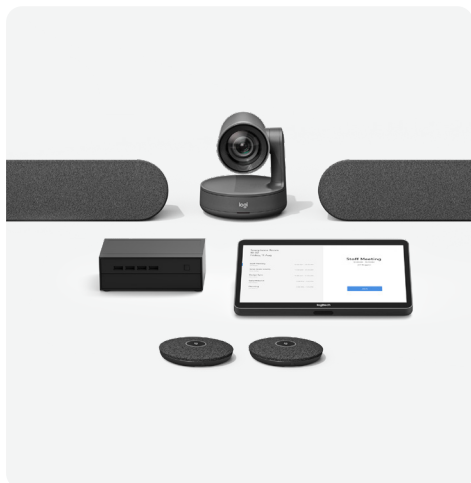

RALLY BAR* + TAP + INTEL® BASED COMPUTE

- ✓ Powered by Microsoft-certified PCs from Lenovo, HP, and Dell

*Also available with Rally for medium room solutions.

LARGE ROOM SOLUTIONS

The large room configuration combines easy management with outstanding coverage across a wide range of room sizes and layouts. Create the perfect configuration of speakers and microphones to fit your space, with clutter-free cable management and multiple mounting options. End-users can run Teams Rooms, Zoom Rooms, or other cloud video conferencing software on Rally Plus with an Intel® NUC or Intel® based PC. Enjoy one touch to join simplicity and wired content sharing with the Tap touch controller.

RALLY PLUS + TAP + INTEL® NUC

- ✓ Definitive conference camera system for large spaces
- ✓ 90° diagonal field of view
- ✓ Mechanical pan, tilt and zoom offers outstanding 132° horizontal and 82° vertical room coverage
- ✓ Lossless image quality up to 5X optical zoom at 4K Ultra HD quality
- ✓ Razor-sharp up to 15X zoom for HD video
- ✓ Comes with two speakers and two mic pods, expandable up to seven mic pods
- ✓ Simple to use One-Touch-Join meeting experience