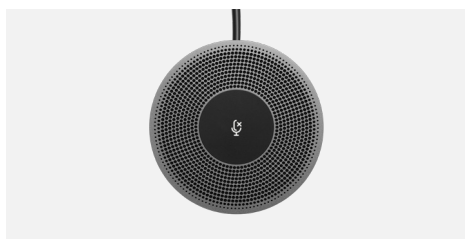

Simple to manage

Monitor and manage your meeting room devices from one single platform with Logitech Sync. Plus, get business insights into how your rooms are being used.

RF remote control

Easily operate the pan/tilt/zoom functions during meetings to manually change camera angle and subject.

MEETUP ACCESSORIES

EXPANSION MIC

Logitech Expansion Mic for MeetUp provides greater flexibility for room configurations. Built-in beamforming mics are optimized for up to 4 meters (13.1 feet). To extend that range up to 5 meters (16.4 feet), add an Expansion Mic.