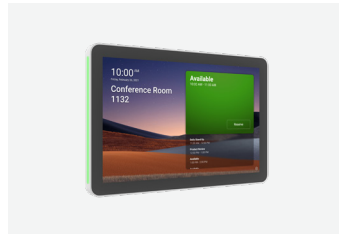

SMALL TO MEDIUM

Select the all-in-one Rally Bar Mini for brainstorming spaces and rooms for 4 to 6 people. Rally Bar Mini is a premium conference camera that features a motorized pan-and-tilt lens, ultra-low distortion speakers, and AI viewfinder for enhanced auto-framing and people count. Expansion mics allow you to extend audio coverage if needed.

RALLY BAR MINI

Premier all-in-one video bar for small rooms, in graphite or white

Motorized pan and tilt lens provides expansive room coverage

Ultra-low distortion speakers deliver crystal clear sound

AI Viewfinder for enhanced RightSight™ auto-framing and people count

SIGHT

A tabletop camera for Rally Bar and Rally Bar Mini

- 315° video capture, dual 4K cameras
- 7 mics with acoustic beams
- Mic mute controls, indicator lights, magnetic privacy shade
- Supports table mount, grommet mount and tripod mount

OTHER COMPONENTS

MINI PC

Small footprint compute of choice from a variety of partners. Microsoft Teams-certified.

TAP SCHEDULER

Find and get to the right meeting room with a scheduling panel that signal availability from a distance.