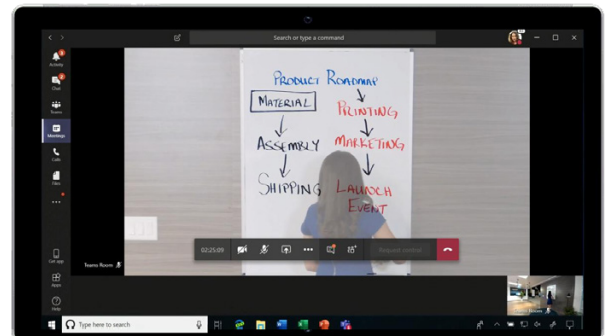

### BRIO + CEILING MOUNT

The Logitech Brio Content Camera kit includes an adjustable ceiling mount to capture the whiteboard from an optimal distance and angle, and a USB extender to simplify cabling to the Microsoft Teams Rooms PC.

### KIT CONTENTS:

- Brio Ultra HD Pro Webcam
- Heckler Ceiling mount for Brio
- Icron Ranger 2311 USB 2.0 Extender

Remote attendees can clearly see whiteboard brainstorming in real-time in Microsoft Teams